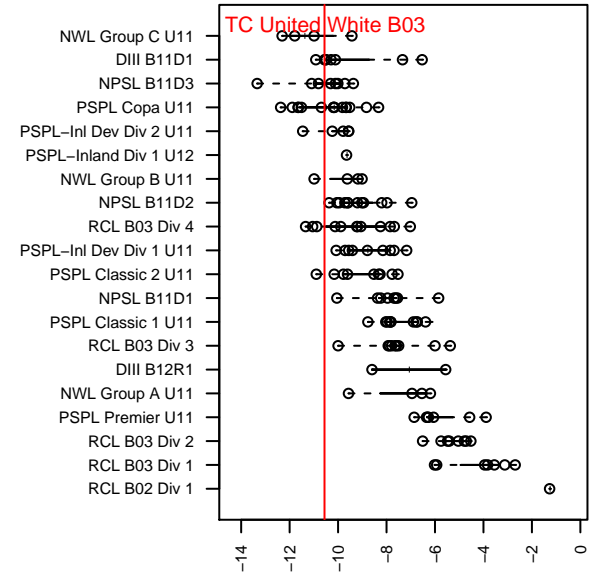

# TC United White B03

Thurston County United  
 Lacey, WA  
 B03 total strength=88  
 attack=0.11 defense=0.07  
 fall league = DIII B11D1  
 spr league = Spr PSPL Copa U11  
 notes= Carlton 2014

alt names used:  
 TC United BU11 White – Carlton  
 TC United – BU11 White – Carlton  
 TC United White – Carlton  
 TC United BU11 White – Carlton  
 TC United BU11–Carlton  
 TC United BU'03 White – Carlton

Venues played:  
 2014 KITG BU11 Red  
 2014 Blast Off BU11 C  
 2014 Tyee Cup Silver U11  
 2014 DIII B11D1  
 2014 Founders Cup B03  
 2014 Spr PSPL Copa U11

**TC United White B03**  
 Dots are actual minus expected GF (blue circles) and GA (red triangles).  
 Blue line is smoothed change in attack strength. Red is smoothed change in defense strength.

**attack and defense variance (black dot)  
relative to other teams  
and top 10 in region**

**attack and defense rating  
relative to others at age  
and all opponents in last 13 months**

**Performance relative to 13 month average**