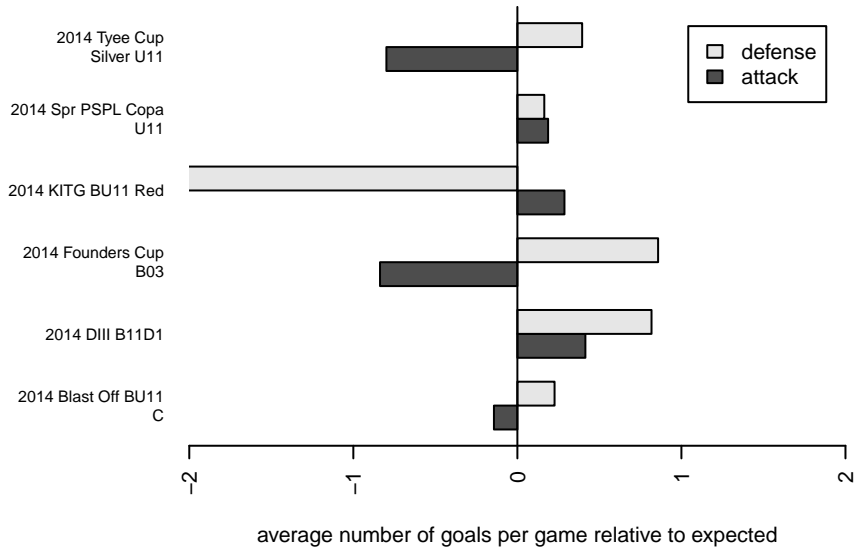

# TC United White B03

Thurston County United  
 Lacey, WA  
 B03 total strength=88  
 attack=0.11 defense=0.07  
 fall league = DIII B11D1  
 spr league = Spr PSPL Copa U11  
 notes= Carlton 2014

alt names used:  
 TC United BU11 White – Carlton  
 TC United – BU11 White – Carlton  
 TC United White – Carlton  
 TC United BU11 White – Carlton  
 TC United BU11–Carlton  
 TC United BU'03 White – Carlton

Venues played:  
 2014 KITG BU11 Red  
 2014 Blast Off BU11 C  
 2014 Tyee Cup Silver U11  
 2014 DIII B11D1  
 2014 Founders Cup B03  
 2014 Spr PSPL Copa U11

**TC United White B03**  
 Dots are actual minus expected GF (blue circles) and GA (red triangles).  
 Blue line is smoothed change in attack strength. Red is smoothed change in defense strength.

**attack and defense variance (black dot)  
relative to other teams  
and top 10 in region**

**attack and defense rating  
relative to others at age  
and all opponents in last 13 months**

**Performance relative to 13 month average**