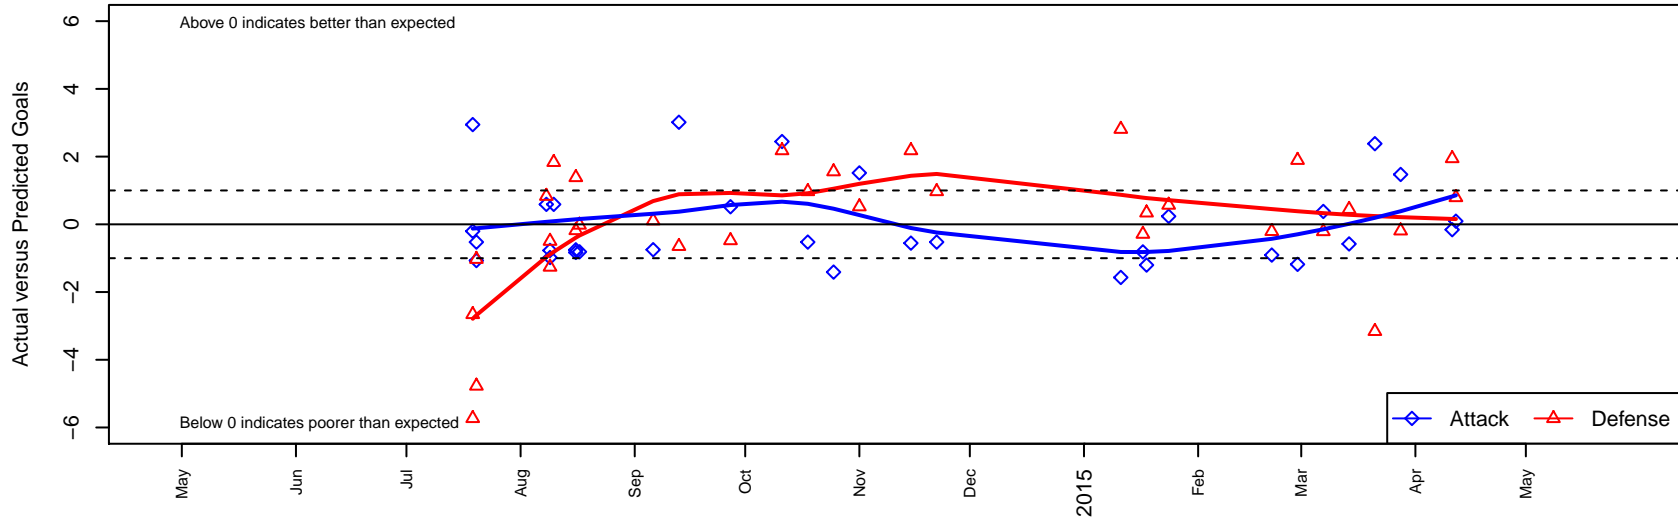

# TC United White B03

Thurston County United  
 Lacey, WA  
 B03 total strength=88  
 attack=0.11 defense=0.07  
 fall league = DIII B11D1  
 spr league = Spr PSPL Copa U11  
 notes= Carlton 2014

alt names used:  
 TC United BU11 White – Carlton  
 TC United – BU11 White – Carlton  
 TC United White – Carlton  
 TC United BU11 White – Carlton  
 TC United BU11–Carlton  
 TC United BU'03 White – Carlton

Venues played:  
 2014 KITG BU11 Red  
 2014 Blast Off BU11 C  
 2014 Tyee Cup Silver U11  
 2014 DIII B11D1  
 2014 Founders Cup B03  
 2014 Spr PSPL Copa U11

**TC United White B03**  
 Dots are actual minus expected GF (blue circles) and GA (red triangles).  
 Blue line is smoothed change in attack strength. Red is smoothed change in defense strength.

**attack and defense variance (black dot)  
relative to other teams  
and top 10 in region**

**attack and defense rating  
relative to others at age  
and all opponents in last 13 months**

**Performance relative to 13 month average**